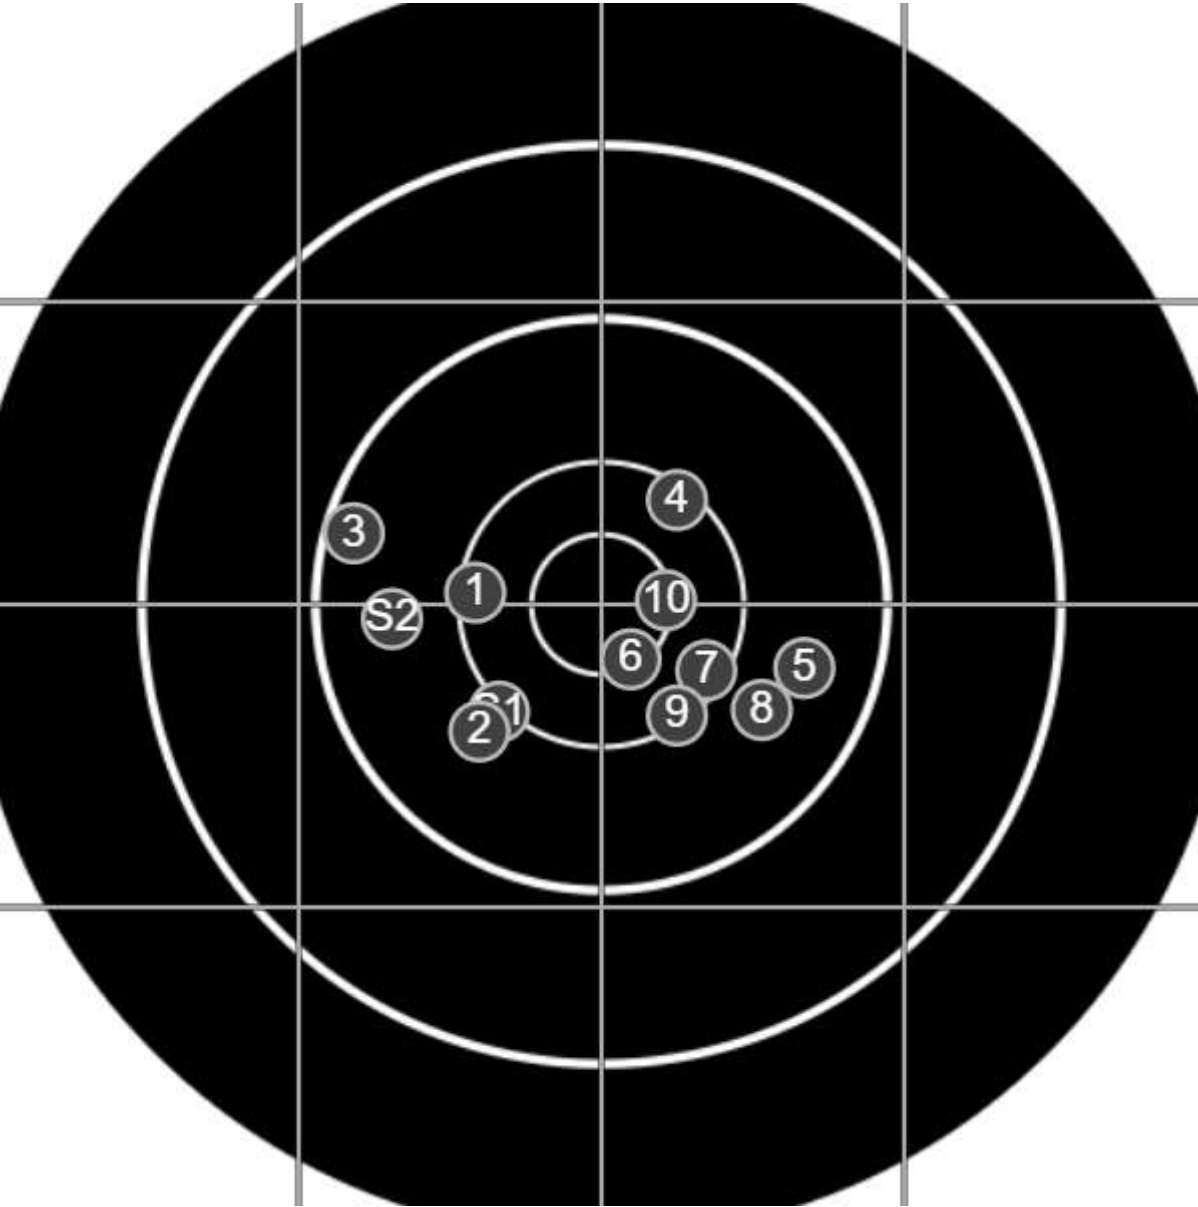

#	fps	score
10	1863	X
9	1868	6
8	1877	5
7	1923	6
6	1903	X
5	1891	5
4	1930	6
3	1907	5
2	1861	5
1	1889	6
S2	1883	(5)
S1	1892	(6)